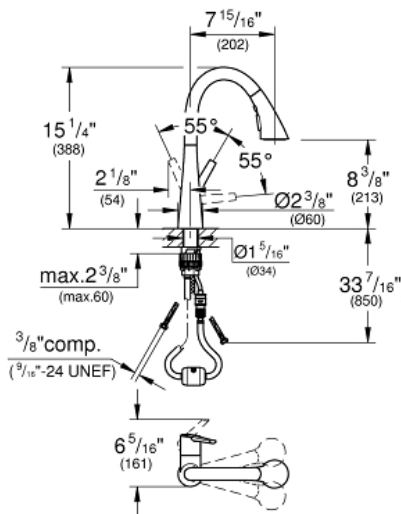

LADYLUX  
Single-Handle Kitchen Faucet  
MODEL # 30368DC2

Pure Freude  
an Wasser

GROHE

**Product Description:**  
**LADYLUX**  
**Single-Handle Kitchen Faucet**

**Standard Specification:**

- For bar sinks
- Single hole installation
- **GROHE StarLight** finish
- **GROHE SilkMove** 1.4" (35 mm) ceramic cartridge
- GROHE Magnetic Docking guarantees easy retraction and smooth docking of the spray head back to the starting position
- Pull-out spray with 3 spray types
- Diverter: Laminar spray/SpeedClean shower jet/GROHE Blade spray (reduced water consumption by up to 70% and even stronger spray performance)
- Stop function - pause button to stop the water flow
- Automatic return to laminar spray
- Adjustable flow rate limiter
- Swivel Spout
- Check valve included to prevent backflow
- Stainless steel flex lines
- GROHE QuickFix Plus ultra fast and simple installation - no tools needed
- GROHE Zero isolated inner water ways - lead and nickel free
- 1.75 gpm

**Applicable Codes & Standards:**

- Energy Policy Act of 1992
- NSF 61
- ASME A112.18.1/CSA B125.1
- US Federal and State material regulations
- LOGO CEC

**Color:**

- 30368DC2 SuperSteel InfinityFinish